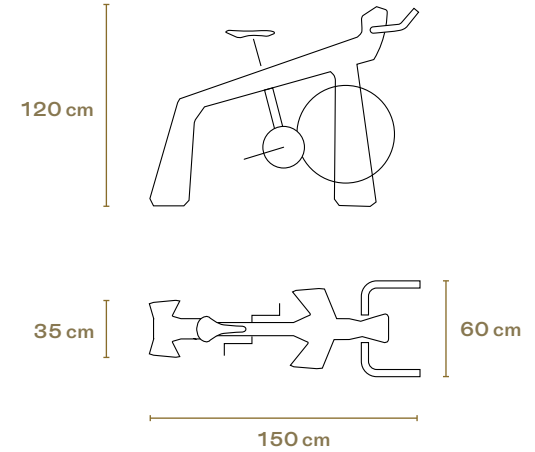

HIGH CRAFTSMANSHIP

PERFECT FITTING

Designed for perfect fitting – from “S” size to “XL” size – as both the saddle and the handlebar are adjustable, so you can adapt it to your body and maintain the proper posture while working out.

TECH SPECS

Max load bearing		110 kg
Max gradient	60 rpm 30-28 gear	25 %
Resistance levels		16
Power meter accuracy		$\pm 2,5\%$
Battery life		10 h