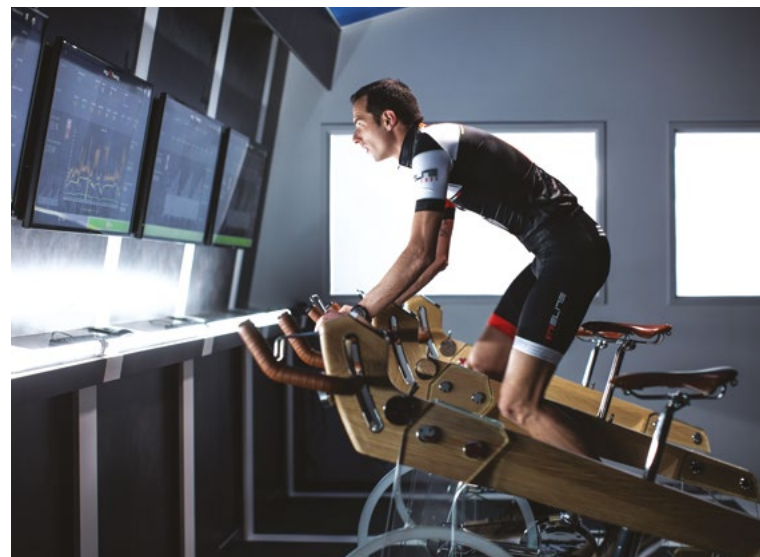

FUORIPISTA

Bike · interactive stationary bike

made in Italy

INTERACTIVE STATIONARY BIKE

Fuoripista *Bike* is the first Elite-branded product created from the partnership with Adriano Design: the innovative indoor stationary bike that becomes a sculptural element with an iconic image.

Made in Italy, created with natural refined materials and super performing, Fuoripista introduces a totally new design that highlights beauty, elegance and clean lines.

Two color variants
available to match
your favorite style

HIGH CRAFTSMANSHIP

PERFECT FITTING

Designed for perfect fitting – from “S” size to “XL” size – as both the saddle and the handlebar are adjustable, so you can adapt it to your body and maintain the proper posture while working out.

TECHNOLOGICAL AND INTERACTIVE

Having the most evolved equipment in the indoor cycling world makes it possible to experiment all kinds of workouts, constantly monitoring your performance and connecting to the virtual coach and the community.