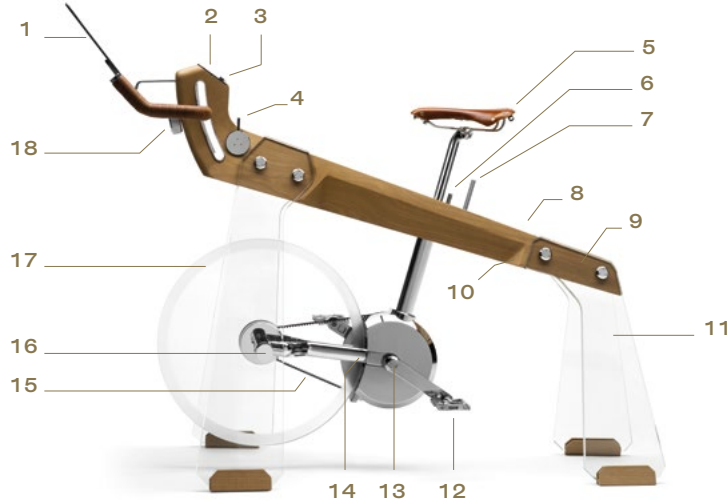

HIGH CRAFTSMANSHIP

PERFECT FITTING

Designed for perfect fitting – from “S” size to “XL” size – as both the saddle and the handlebar are adjustable, so you can adapt it to your body and maintain the proper posture while working out.

FEATURES

- | | |
|--|---|
| 1 virtual coach | 11 tempered glass: supports loads up to 110 kg |
| 2 OLED display | 12 universal replaceable pedals |
| 3 safety brake | 13 integrated power meter with $\pm 2,5\%$ accuracy |
| 4 virtual gear shifter | 14 integrated track brakes |
| 5 adjustable and replaceable saddle | 15 belt transmission: ensuring total quietness |
| 6 saddle height adjustable sleeve | 16 freewheel bearing |
| 7 saddle lock wrench | 17 multilayered glass flywheel |
| 8 solid ash wood | 18 handlebar adjustment sleeve |
| 9 10 hrs battery charge | |
| 10 aerial for communications ANT and bluetooth | |

TECH SPECS

Max load bearing		110 kg
Max gradient	60 rpm 30-28 gear	25 %
Resistance levels		16
Power meter accuracy		$\pm 2,5\%$
Battery life		10 h